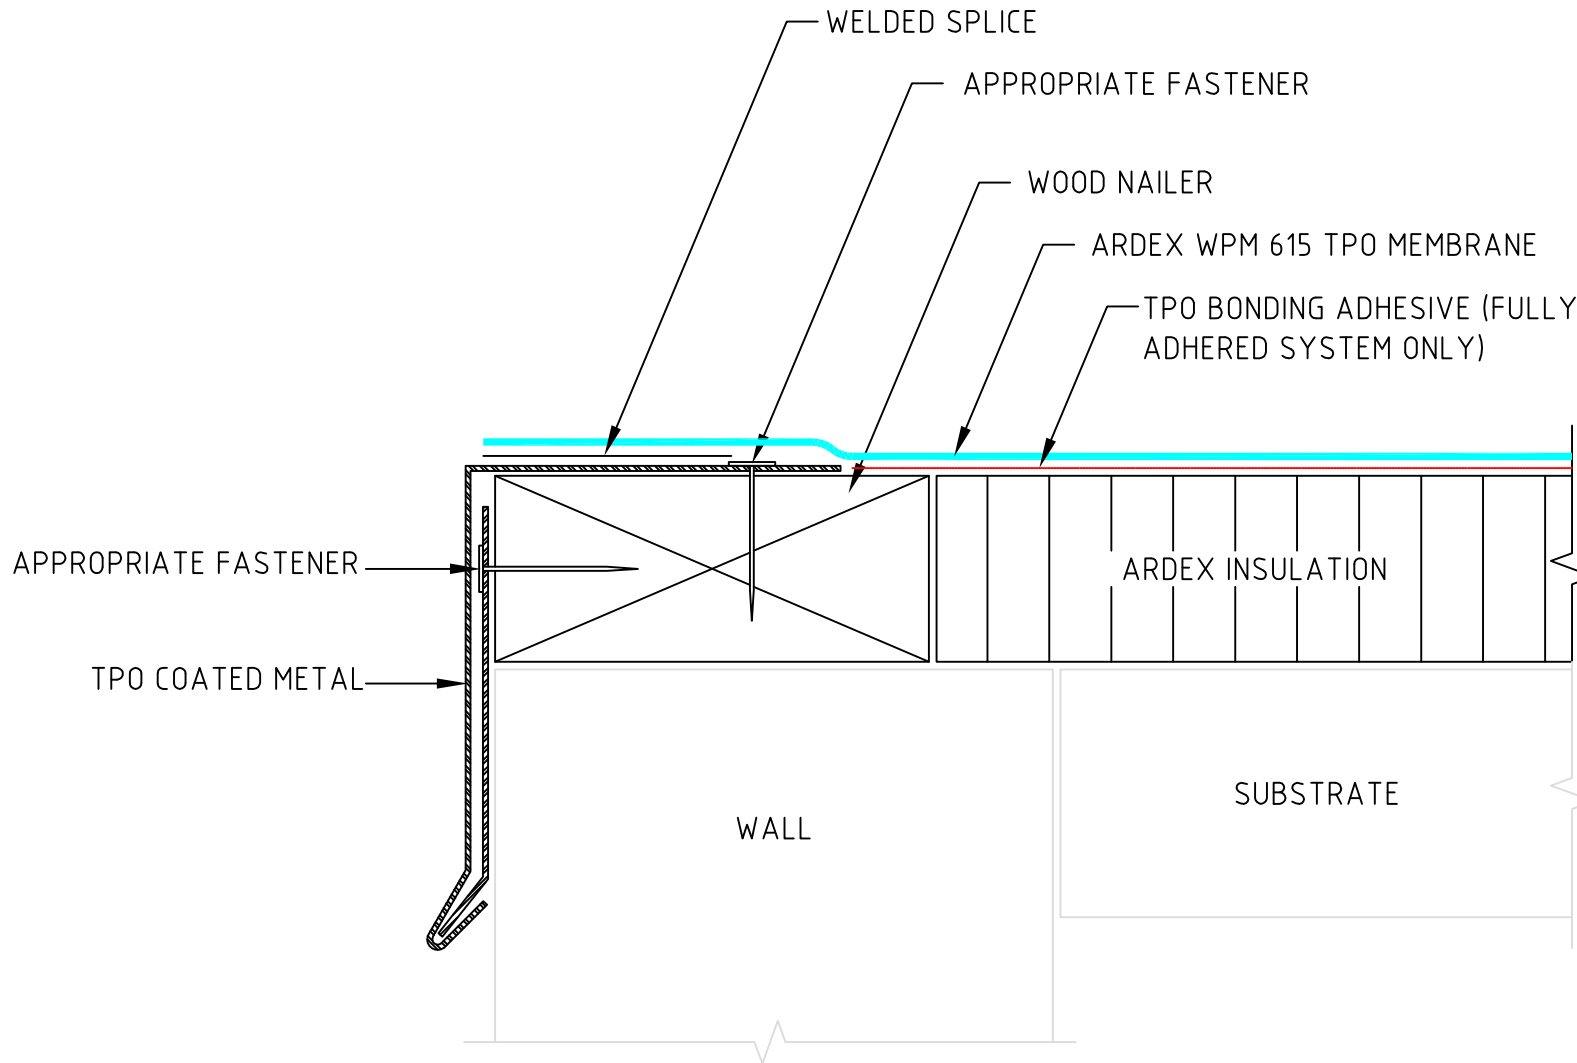

NOTES

ARDEX AUSTRALIA
www.ardexaustralia.com

The technical details, recommendations & other information contained in this drawing is given in good faith & represents the best of our knowledge and experience at the time of design. It is your responsibility to ensure that our products are used used correctly in accordance with any applicable Australian Standard, our instructions & recommendations are only for the uses they are intended. We also reserve the right to update information without prior notice to reflect our ongoing research and development program.
Country specific recommendations, depending on local standards, codes of practice, building regulations and industry guidelines may effect specific installation recommendations.

FILE NAME	WPM615TPORoofEdgeWithTPOCoatedMetal
DRAWN	20/04/2015 by MZ
CHECKED	
SIZE	A4

SCALE	NTS
DRAWING	TPO6EWTOM