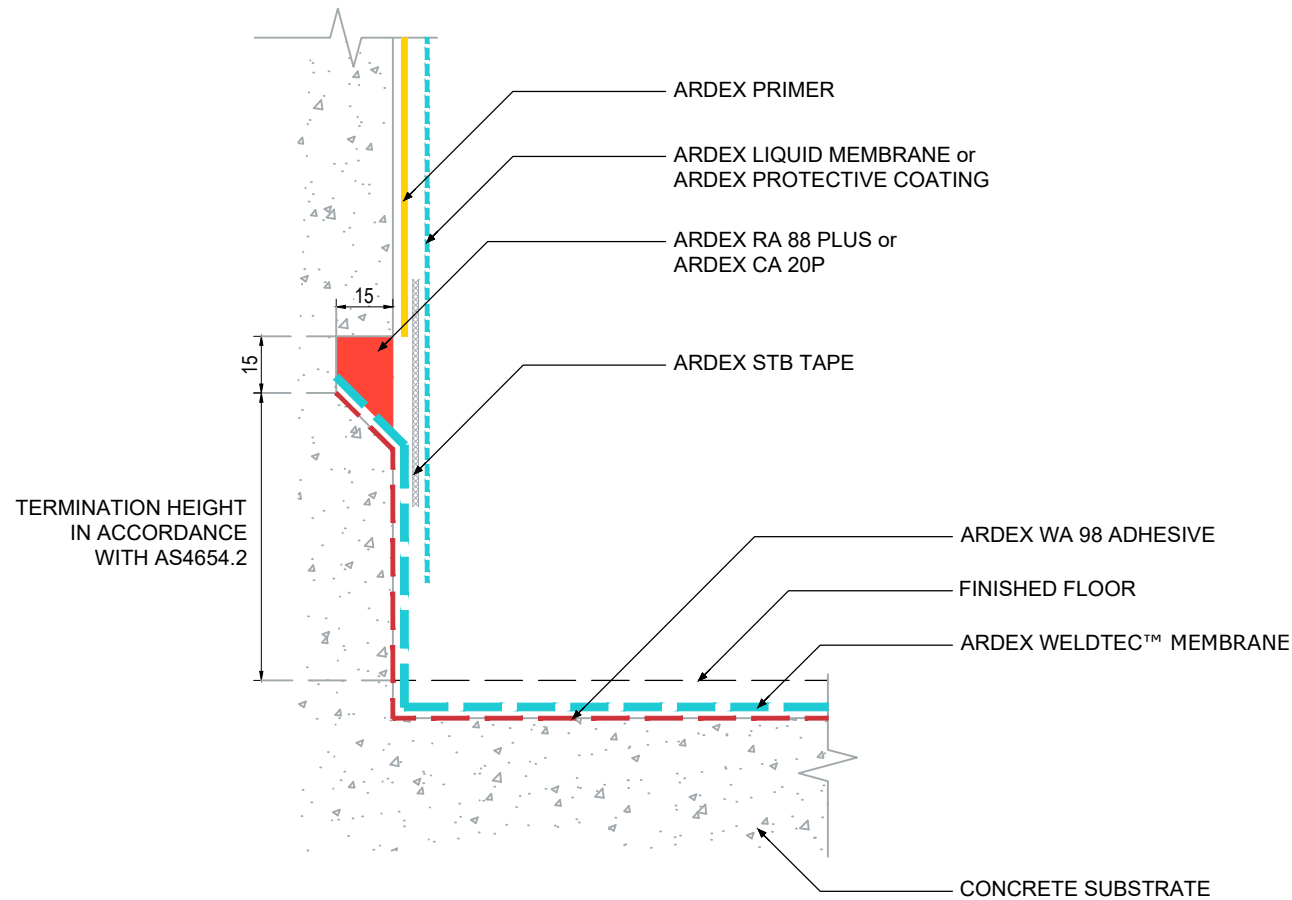

**VERTICAL REGLET
TERMINATION WITH LIQUID
MEMBRANE TRANSITION
(ARDEX STB TAPE) - ARDEX
WELDTEC™**

NOTES

ARDEX AUSTRALIA
www.ardexaustralia.com

The technical details, recommendations & other information contained in this drawing is given in good faith & represents the best of our knowledge and experience at the time of design. It is your responsibility to ensure that our products are used used correctly in accordance with any applicable Australian Standard, our instructions & recommendations are only for the uses they are intended. We also reserve the right to update information without prior notice to reflect our ongoing research and development program. Country specific recommendations, depending on local standards, codes of practice, building regulations and industry guidelines may effect specific installation recommendations. The supply of our products and services are also subject to certain terms, warranties & exclusions which are available to you on request

FILE NAME	VERTICAL REGLET TERMINATION WITH LIQUID MEMBRANE TRANSITION (ARDEX STB TAPE) - ARDEX WELDTEC™
DRAWN	03/10/2023 by AR
CHECKED	ADAM MCGLONE
SIZE	A4

SCALE	NTS
DRAWING	D19