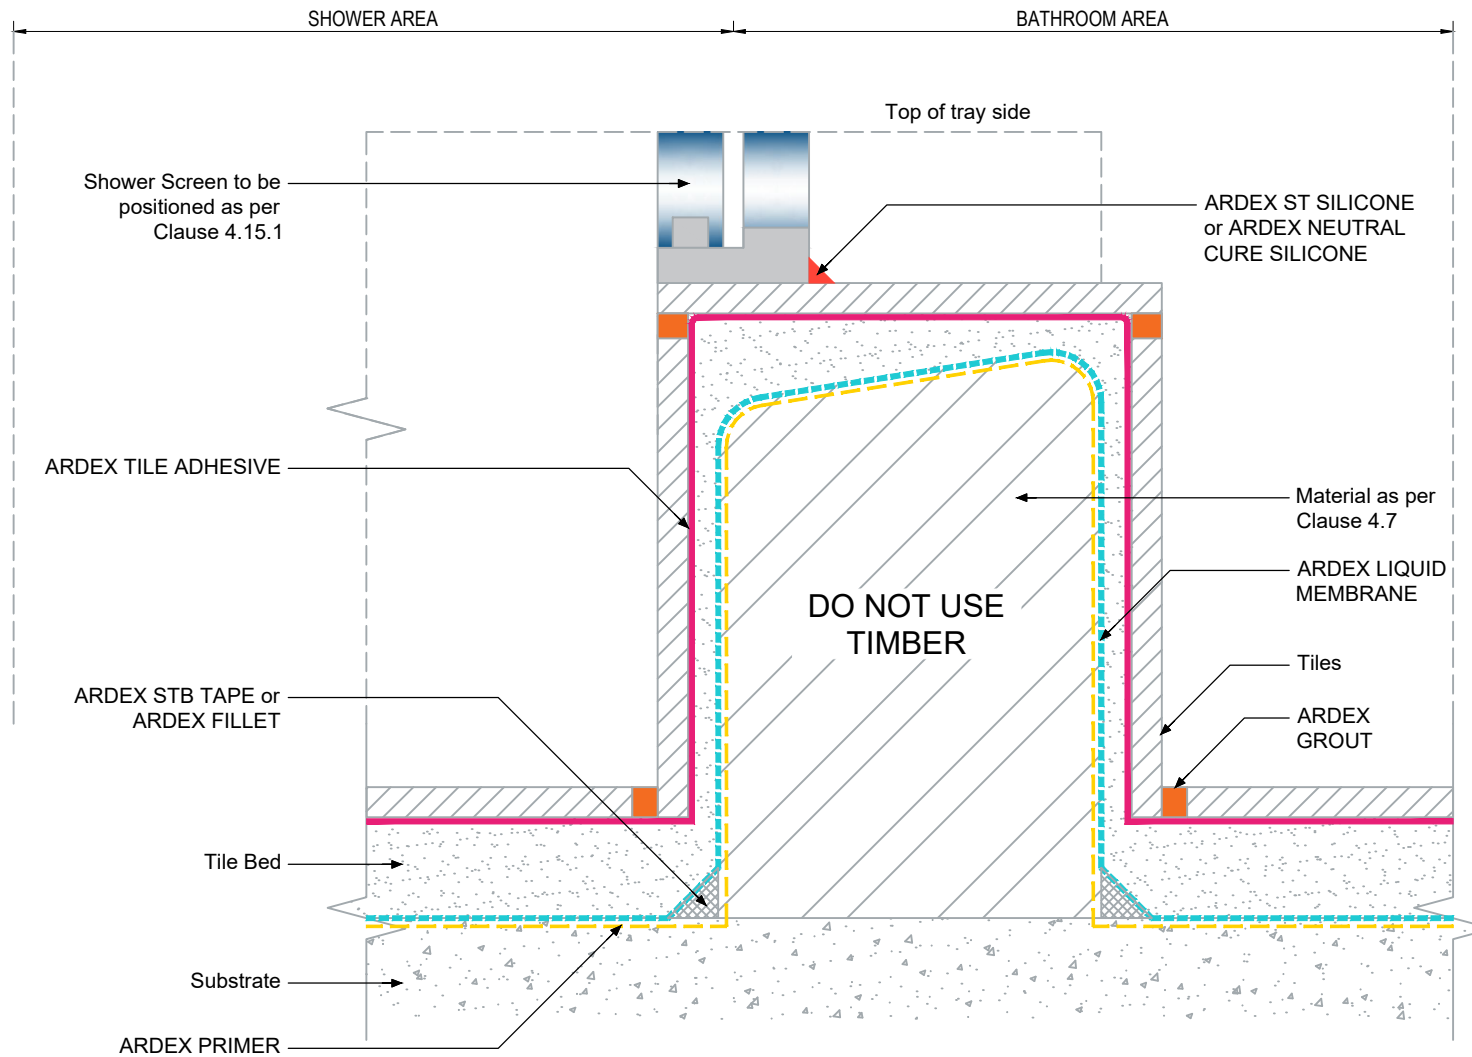

**SHOWER WITH A HOB
LIQUID MEMBRANE**

NOTES

ARDEX AUSTRALIA
www.ardexaustralia.com

The technical details, recommendations & other information contained in this drawing is given in good faith & represents the best of our knowledge and experience at the time of design. It is your responsibility to ensure that our products are used used correctly in accordance with any applicable Australian Standard, our instructions & recommendations are only for the uses they are intended. We also reserve the right to update information without prior notice to reflect our ongoing research and development program. Country specific recommendations, depending on local standards, codes of practice, building regulations and industry guidelines may effect specific installation recommendations. The supply of our products and services are also subject to certain terms, warranties & exclusions which are available to you on request

FILE NAME	SHOWER WITH A HOB LIQUID MEMBRANE
DRAWN	09/10/2023 by AR
CHECKED	ADAM MCGLONE
SIZE	A4

SCALE	NTS
DRAWING	D22