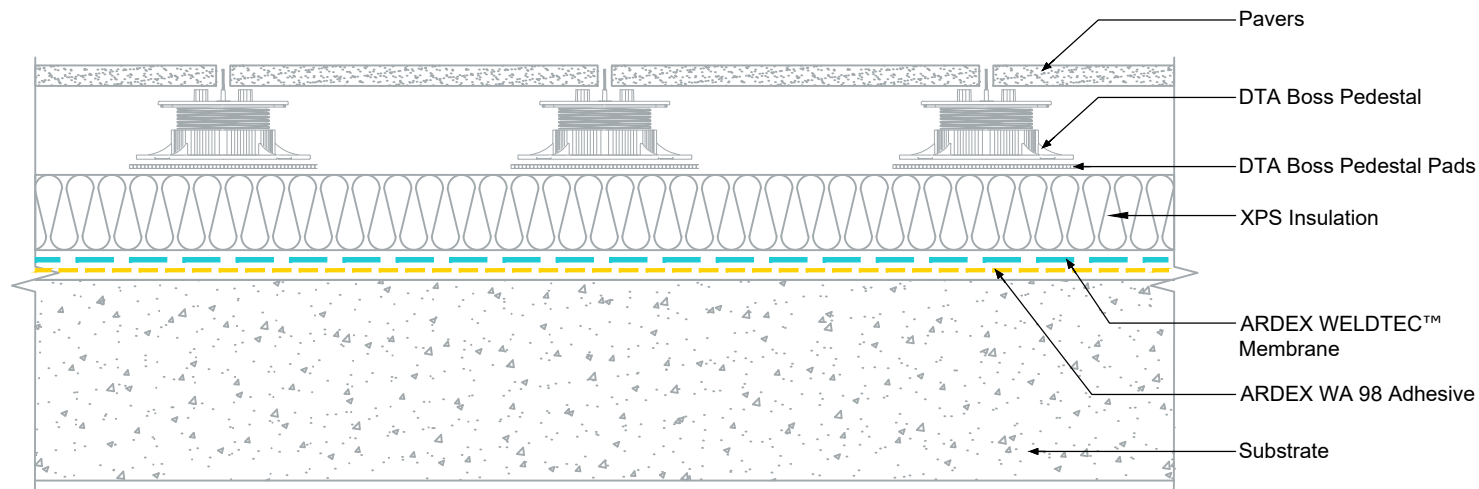

**PROTECTED MEMBRANE
ROOFS(PMR)
EXTERNAL INSULATED
ROOFTOP/BALCONY
PEDESTAL/PAVER SYSTEM**

NOTES

- ARDEX WELDTEC™ MEMBRANES SUITABLE
- *ARDEX WPM 715
- *ARDEX WPM 1000
- *ARDEX WPM 1500
- *ARDEX ROOT REPELL
- *DTA BOSS PEDESTALS
- *DTA BOSS PEDESTAL PADS