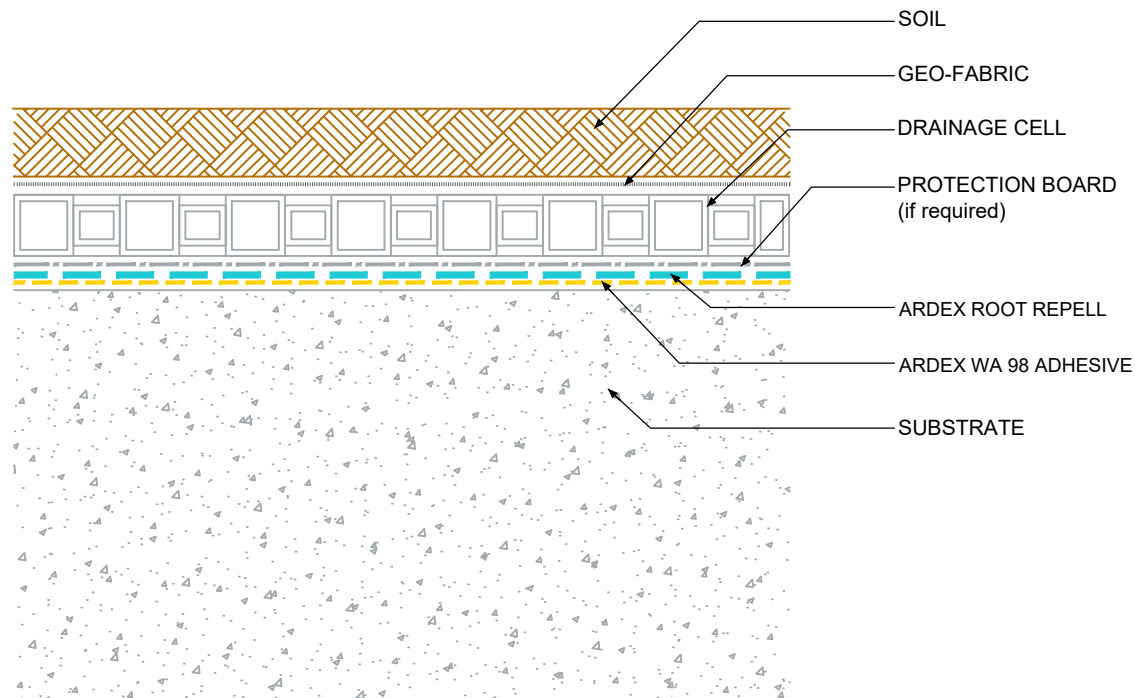

TYPICAL GREEN  
ROOF WITH ARDEX  
WELDTEC ROOT  
REPELL

NOTES

The technical details, recommendations & other information contained in this drawing is given in good faith & represents the best of our knowledge and experience at the time of design. It is your responsibility to ensure that our products are used correctly in accordance with any applicable Australian Standard, our instructions & recommendations are only for the uses they are intended. We also reserve the right to update information without prior notice to reflect our ongoing research and development program. Country specific recommendations, depending on local standards, codes of practice, building regulations and industry guidelines may effect specific installation recommendations. The supply of our products and services are also subject to certain terms, warranties & exclusions which are available to you on request

FILE NAME TYPICAL GREEN ROOF WITH ARDEX  
WELDTEC ROOT REPELL

DRAWN AD

CHECKED ADAM MCGLONE

SIZE A4

ARDEX AUSTRALIA  
[www.ardexaustralia.com](http://www.ardexaustralia.com)

SCALE NTS

DRAWING D51