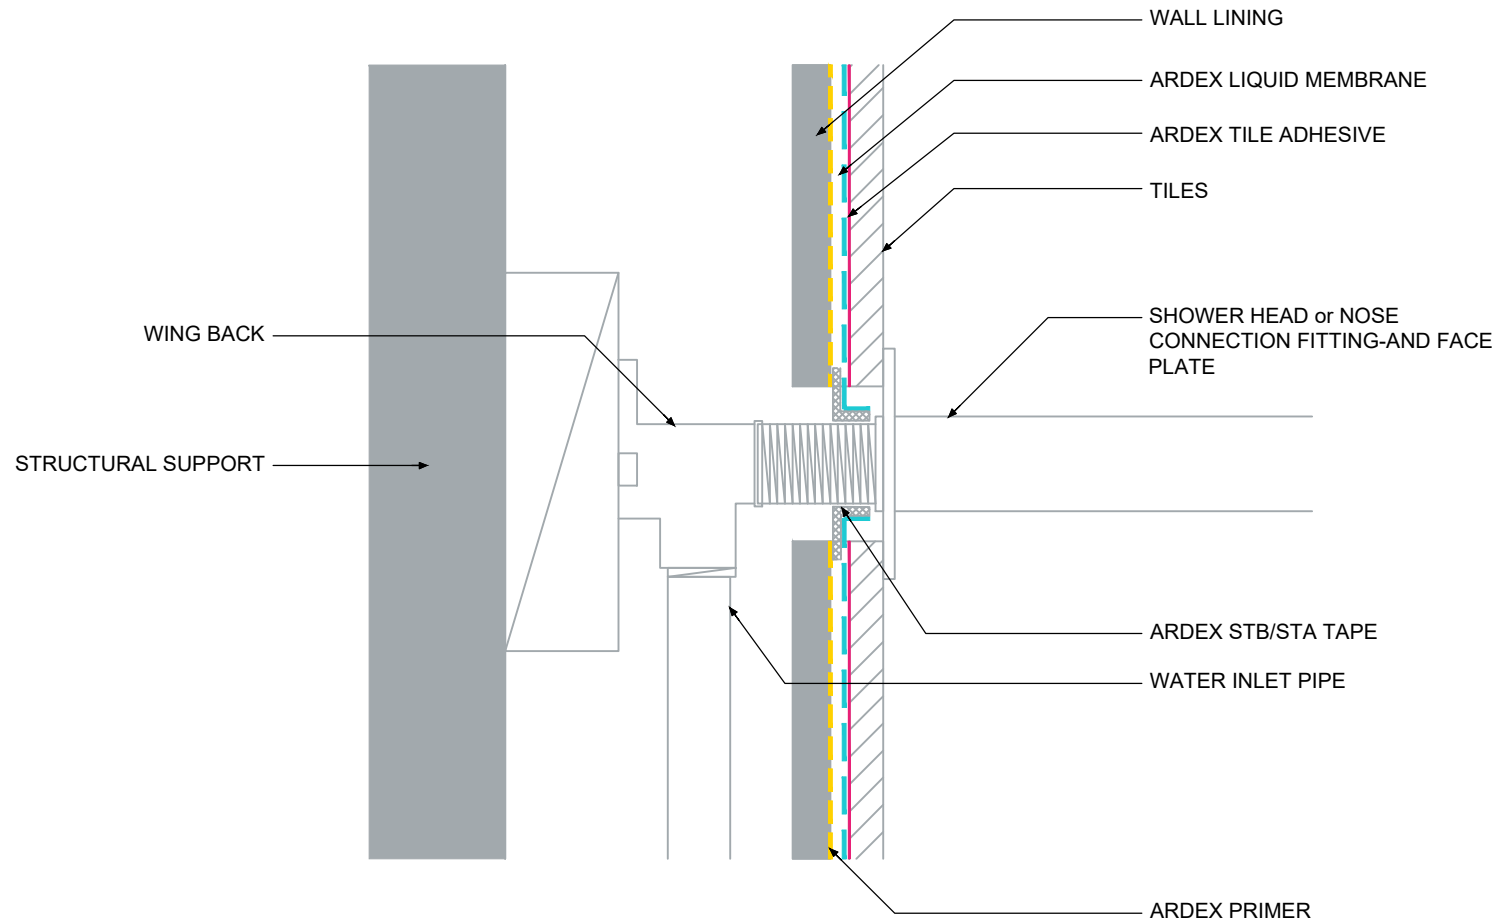

TYPICAL SHOWER TO HEAD OR FLEXIBLE HOSE CONNECTION - LIQUID MEMBRANE WITH ARDEX STB/STA TAPE

NOTES

The technical details, recommendations & other information contained in this drawing is given in good faith & represents the best of our knowledge and experience at the time of design. It is your responsibility to ensure that our products are used correctly in accordance with any applicable Australian Standard, our instructions & recommendations are only for the uses they are intended. We also reserve the right to update information without prior notice to reflect our ongoing research and development program. Country specific recommendations, depending on local standards, codes of practice, building regulations and industry guidelines may effect specific installation recommendations. The supply of our products and services are also subject to certain terms, warranties & exclusions which are available to you on request

FILE NAME	TYPICAL SHOWER TO HEAD OR FLEXIBLE HOSE CONNECTION - LIQUID MEMBRANE WITH ARDEX STB/STA TAPE
DRAWN	AD
CHECKED	ADAM MCGLONE
SIZE	A4

ARDEX AUSTRALIA	
www.ardexaustralia.com	
SCALE	NTS
DRAWING	D52