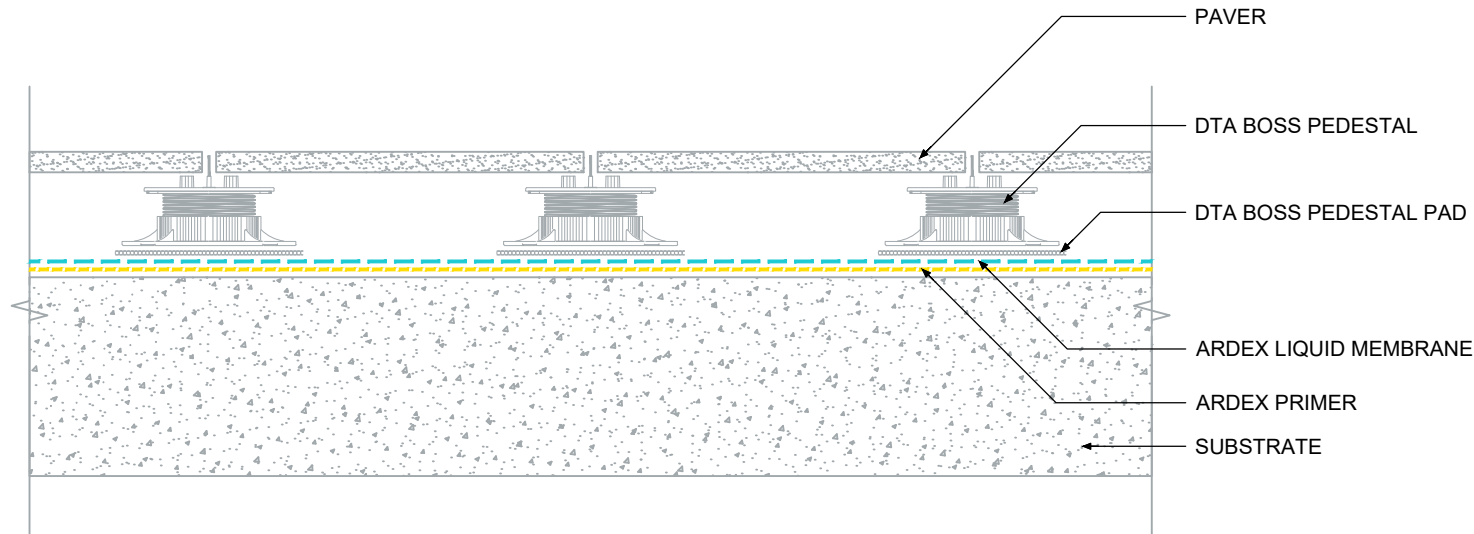

**PEDESTAL SYSTEM WITH ARDEX LIQUID MEMBRANE**

**NOTES**

SUITABLE ARDEX LIQUID MEMBRANES:

- ARDEX WPM 909
- ARDEX WPM 157
- ARDEX WPM 812 / WPM 822
- ARDEX WPM 813 / WPM 823

The technical details, recommendations & other information contained in this drawing is given in good faith & represents the best of our knowledge and experience at the time of design. It is your responsibility to ensure that our products are used used correctly in accordance with any applicable Australian Standard, our instructions & recommendations are only for the uses they are intended. We also reserve the right to update information without prior notice to reflect our ongoing research and development program. Country specific recommendations, depending on local standards, codes of practice, building regulations and industry guidelines may effect specific installation recommendations. The supply of our products and services are also subject to certain terms, warranties & exclusions which are available to you on request

FILE NAME	PEDESTAL SYSTEM WITH ARDEX LIQUID MEMBRANE
DRAWN	08/02/2024 by AR
CHECKED	ADAM MCGLONE
SIZE	A4

<b>ARDEX AUSTRALIA</b>	
<a href="http://www.ardexaustralia.com">www.ardexaustralia.com</a>	
SCALE	NTS
DRAWING	D66