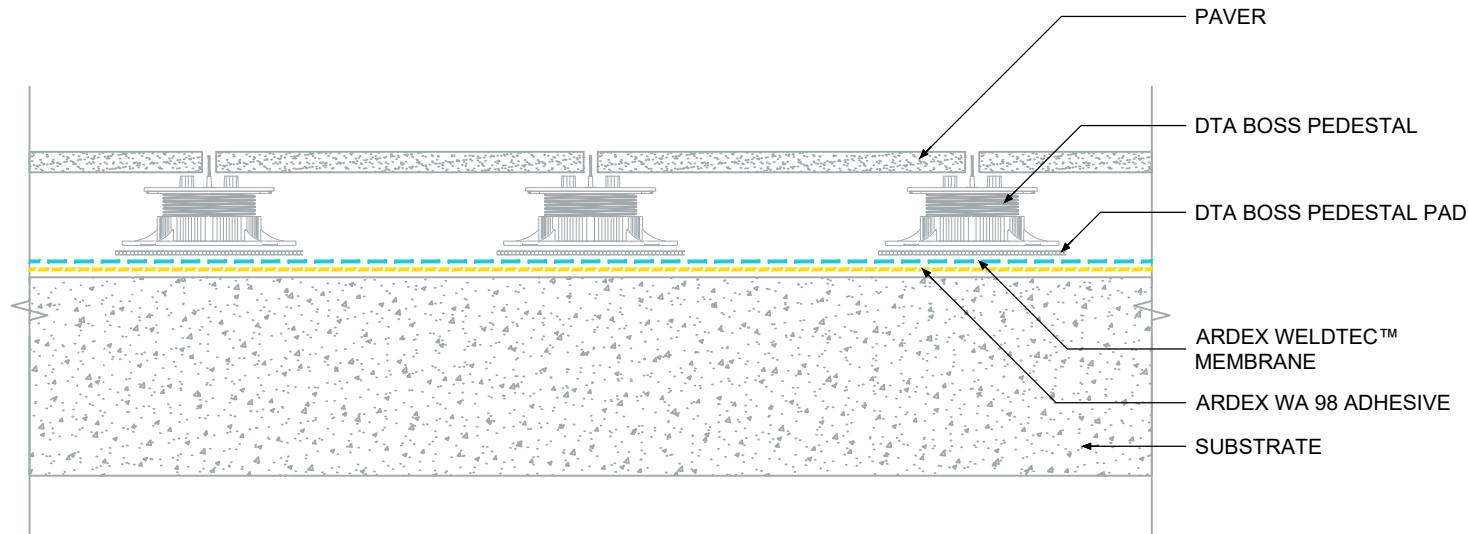

**PEDESTAL SYSTEM WITH
ARDEX WELDTEC
MEMBRANE**

NOTES

SUITABLE ARDEX WELDTEC
MEMBRANES:

- ARDEX WPM 715
- ARDEX WPM 1000
- ARDEX WPM 1500
- ARDEX ROOT REPELL

ARDEX WA 98 ADHESIVE
external applications only.

FILE NAME	PEDESTAL SYSTEM WITH ARDEX WELDTEC MEMBRANE
DRAWN	08/02/2024 by AR
CHECKED	ADAM MCGLONE
SIZE	A4

ARDEX AUSTRALIA	
www.ardexaustralia.com	
SCALE	NTS
DRAWING	D67