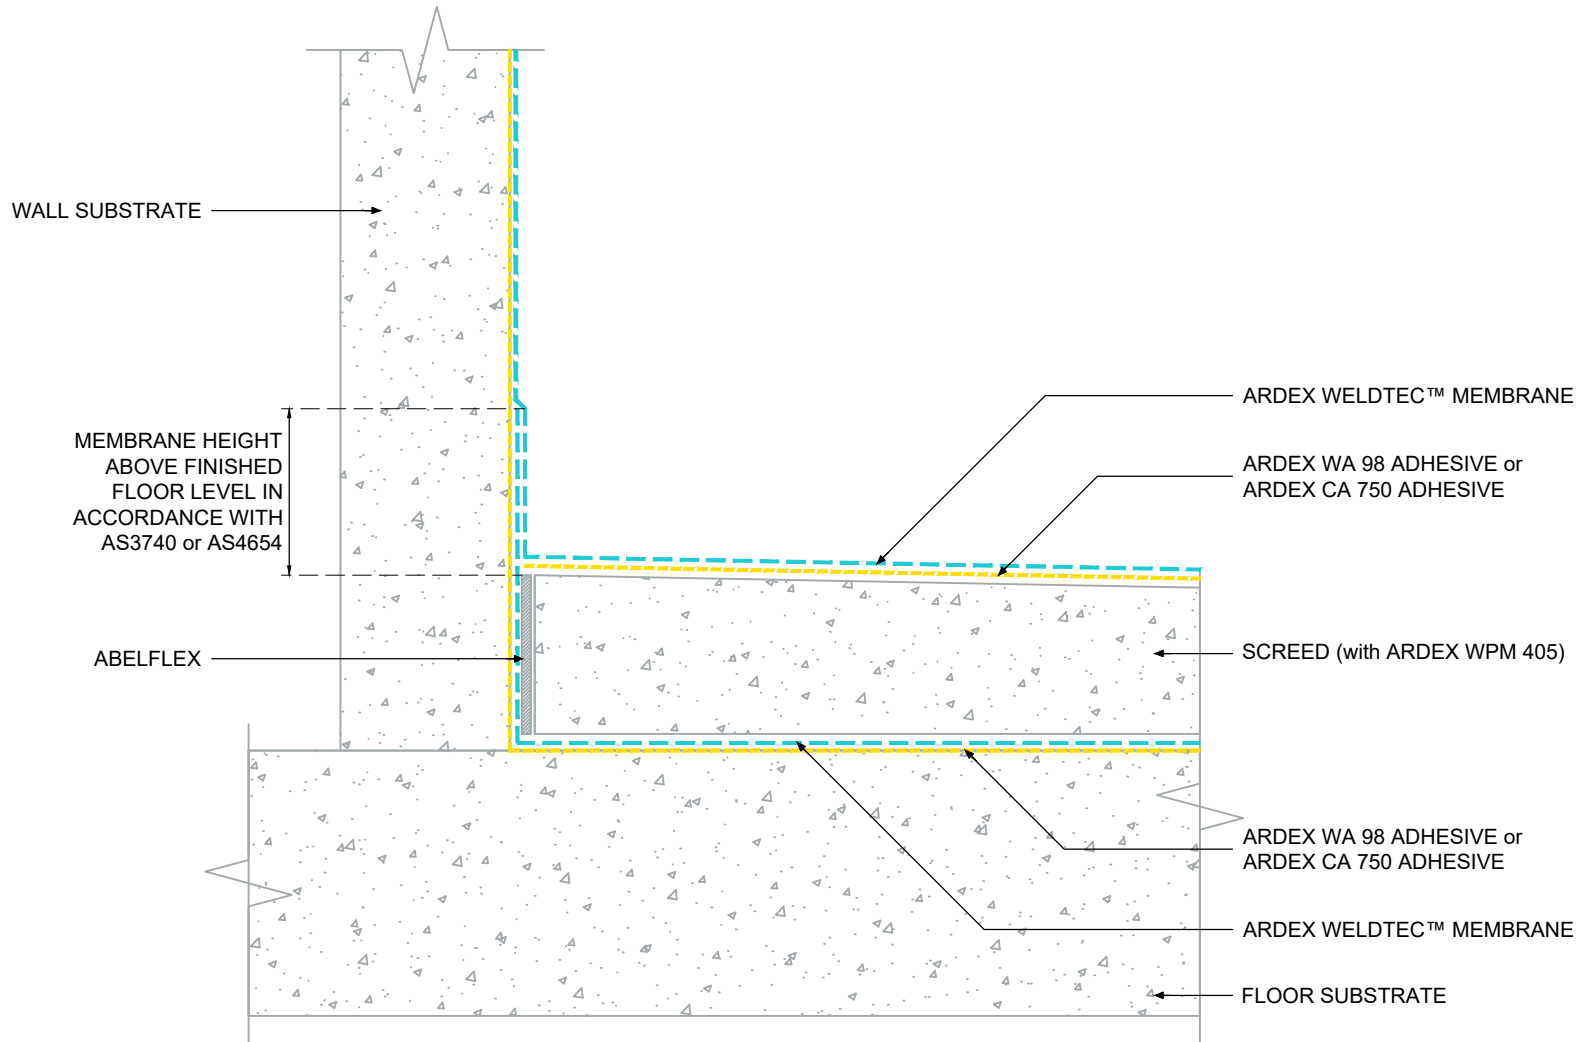

**TYPICAL FLOOR TO WALL
TRANSITION DETAIL - DUAL
MEMBRANE SOLUTION
WITH ARDEX WELDTEC
MEMBRANE**

NOTES

ARDEX WELDTEC MEMBRANE
excludes ARDEX WPM 715.

ARDEX WA 98 ADHESIVE
external application only.

ARDEX CA 750 ADHESIVE
internal application only.

FILE NAME	TYPICAL FLOOR TO WALL TRANSITION DETAIL - DUAL MEMBRANE SOLUTION WITH ARDEX WELDTEC MEMBRANE
DRAWN	22/01/2024 by AR
CHECKED	ADAM MCGLONE
SIZE	A4

SCALE	NTS
DRAWING	D73